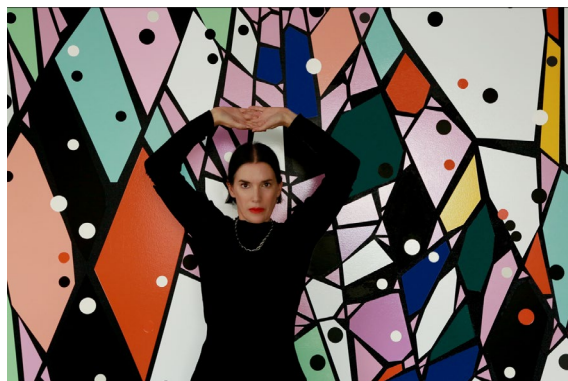

08
Sarah Morris, Foto: Anna Gaskell

Schweizerische Eidgenossenschaft
Confédération suisse
Confederazione Svizzera
Confederaziun svizra

Eidgenössisches Departement des Innern ED
Bundesamt für Kultur BAK

PRESSESTELLE
+41 31 328 09 93
PRESS@ZPK.ORG

ZENTRUM PAUL KLEE
MONUMENT IM FRUCHTLAND 3
3006 BERN