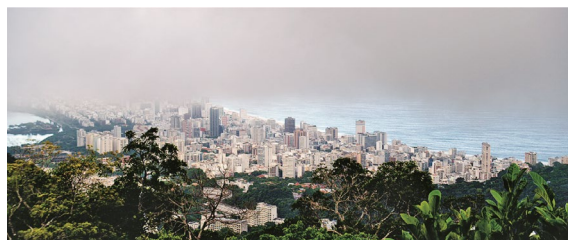

07
Sarah Morris
Rio, 2012
HD Digital
88:33 mins
© Sarah Morris