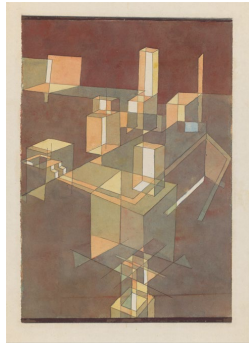

Press images

Fokus. Architecture with Klee
1.6.–13.10.2024

01

Paul Klee

italienische Stadt [Italian Town], 1928, 66
Ink and watercolour on paper on cardboard
33 x 23,4 cm
Zentrum Paul Klee, Bern, Private collection,
Switzerland, deposit at the Zentrum Paul
Klee

02

Paul Klee

betroffener Ort [Affected Place], 1922, 109
Ink, pencil and watercolour on paper on
cardboard
30,7 x 23,1 cm
Zentrum Paul Klee, Bern

03

Paul Klee

Beride (Wasserstadt) [Beride (Watertown)],
1927, 51
Ink on paper on cardboard
16,3/16,7 x 22,1/22,4 cm
Zentrum Paul Klee, Bern