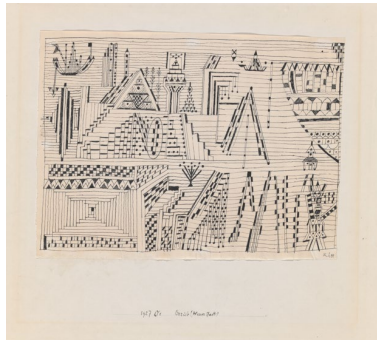

Press images

Fokus. Architecture with Klee
1.6.–13.10.2024

01

Paul Klee

italienische Stadt [Italian Town], 1928, 66
Ink and watercolour on paper on cardboard
33 x 23,4 cm
Zentrum Paul Klee, Bern, Private collection,
Switzerland, deposit at the Zentrum Paul
Klee

02

Paul Klee

betroffener Ort [Affected Place], 1922, 109
Ink, pencil and watercolour on paper on
cardboard
30,7 x 23,1 cm
Zentrum Paul Klee, Bern

03

Paul Klee

Beride (Wasserstadt) [Beride (Watertown)],
1927, 51
Ink on paper on cardboard
16,3/16,7 x 22,1/22,4 cm
Zentrum Paul Klee, Bern